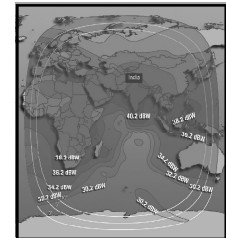

FREQ/POL	CHANNEL	SR	FEC	FREE / SCRAM	NOTES
4006 V	China, Star Sports 2 China	30000	3/4	MPEG-4	C Beam
4030 V	PSM: TV Maldives HD, PSM News, Munnaru, YES TV HD	8800	3/5	MPEG-4/HD	C Beam
4080 H	Capital TV HD (Pakistan)	2400	3/5	FTA	Asia Beam
4087 V	STAR TV:Star Movies China, Star TV Channel International, Star Chinese Movies South East Asia, National Geographic Asia, National Geographic Wild Asia	30000	3/4	MPEG-4/HD	Asia Beam
	Zee Network, Zee Café HD, Zee Biskope 2	5600	5/6	Mpeg4 Conax	Asia Beam
GSAT 10/GSAT 30 at 83 deg E: Bom Az 151 El 64, Blr Az 157 El 73, Del Az 168 El 55, Chennai Az 168 El 74, Bhopal Az 166 El 62 Cal Az 194 El 63					
3725 H	ETV NW: News 18 Madhya Pradesh & Chhattisgarh, News 18 Rajasthan, News 18 Bihar & Jharkhand, News 18 Urdu, News 18 Gujarati, News 18 Odia, Colors Bangla, Colors Marathi, Colors Kannada, Colors Infinity, VH1 India, Colors Cineplex, Colors Infinity, Colors Gujarati Cinema, Colors Bangla Cinema, Nick HD+, MTV Beats, Colors Cineplex, VH1 India, Colors Odia, Colors Gujarati	30000	3/4	Mpeg 4 Irdeto	India C Beam
3750 V	DD Uttarakhand	2900	3/4	FTA	India C Beam
3753 V	DD Chattisgarh	2900	3/4	FTA	India C Beam
3756 H	Indiasign:Manoranjan Prime, Sidharth TV, Sidharth Gold, Sidharth Bhakti, Jay Jagannath, A1 TV, 4TV News, News World, Tribe TV, Raftaar Media, Popular TV (India), Jia News, Shubhsandesh TV, Goodnews TV (India), Samachar Plus UK, Samachar Plus Rajasthan	15000	5/6	MPEG-4/SD	ECC
3757 V	DD Jharkhand	2900	3/4	fta	India C Beam
3768 H	SVBC, SVBC Telugu, SVBC 2 Tamil, SVBC 3 Kannada, SVBC 4 Hindi	3000	3/4	Mpeg 4	ECC
3769 V	DD Haryana	3000	3/4	FTA	India C Beam
3776 H	Ishwar Bhakti TV, Rongeen TV, Manoranjan Grand, Manoranjan TV, Nandighosha TV, News Daily 24, 6 TV Telugu, Popular TV, Sanskriti 24x7, Fateh TV, Channel Divya, Nepal 1, Enterr 10 Movies, Dangal TV, Khushboo TV Bangla, Kalinga TV	11250	5/6	FTA	ECC
3805 H	Nation First, Hindi Khabar, Dillagi, Naaptol Telugu, Rose TV, Pitaara, Bharat Samachar, R9 TV, Sudarshan News, Khabrain Abhi Tak, INH 24x7, Prajaa TV Kannada, Saam TV, Channel 36 UP/UK, Music India, Sangeet Bangla, Sangeet Bhojpuri, 9XM, 9X Jhakaas, Mastiii, Naaptol, Naaptol Tamil, Naaptol Malayalam, Naaptol Kannada, Wow Cinema One, Cinema TV (India), News 11, Channel WIN, Jinvani Channel, Ind 24, Dhamaal, Maiboli, Dabangg, 9X Jalwa, B4U Kadak, Network 10, Sadhna Bhakti, Shemaroo TV, Puthuyugam TV, Argus News, Gujarat 1st, IBC Tamil TV	28500	5/6	MPEG-4/SD	India C Beam
3831 V	Gyandhara, Gyandarshan	7200	3/4	FTA	India C Beam
3839 H	Indiasign: AMV Network, Sambhav TV, TV 27 News, Phaugaa TV	3750	3/4	MPEG-4/SD	India C Beam
3847 H	Prameya News 7	1500	3/4	MPEG-4/SD	India C Beam
3852 H	Swadesh News, Bharat Today, News State BH & JH, News State MH & GA, News State Rajasthan	3600	5/6	MPEG-4/SD	India C Beam
3861 V	Kanak News, Manjari, Anadi TV	3974	3/5	FTA	India C Beam
3863 H	Kasthuri TV, Kasthuri News 24, Kasthuri Gold	6920	3/4	FTA	India C Beam
3870 H	Mega TV Network: Mega TV (India), Mega 24, Mega Musiq	5000	5/6	MPEG-4	India C Beam
3874 H	Prag News, Rengoni, News X World	2400	3/4	FTA	India C Beam
3883 H	Sakshi TV	4440	3/4	FTA	India C Beam
3885 V	Doordarshan, DD National, DD News, DD Bharati, DD Kisan, DD Urdu, DD Sports, Rajya Sabha TV, DD National HD, DD News, DD India	30000	3/4	FTA	India C Beam
3887 H	CTVN AKD Plus, AKD Calcutta News, CN Rashtriya	3663	5/6	Mpeg 4 FTA	ECC
3892 H	Vaniitha TV	3300	3/4	FTA	India C Beam
3898 H	Planetcast: NTV India, Bhakti TV	6800	3/4	FTA	India C Beam
3925 H	Planetcast : Kerala Vision, The Q India, Shemaroo Marathi Bana, Sarv Dharam Sangam, Prime News, MKN Marathi, B4U Bhojpuri, K News India, Epic TV, Shree Navgrah Channel, Hope Channel India, Aaseervatham TV, SiriKannada, Vaanavil TV, Dhinchaak 2, Republic Bharat, Non Stop Samachar India tests, LoveWorld India, Disha TV, ANB News, Dhinchaak, Thendral TV, Subharti TV, ShowBox, News 1 India, Filamchi, Ishara TV, Gubbare, Dum TV Kannada, Enterr 10 Rangeela, Studio Yuva, TV 9 Bangla, TV 9 Tamil, IBC 24, 9X Tashan, Azaad TV, News Nation, Jantantra TV, News State MP & CHG, News State UP & UK	28500	5/6	FTA Mpeg4	India C Beam
3949 H	Brahmaputra Tele Productions, DY 365, Nagaland TV, Jonack	3673	3/4	MPEG4 FTA	India C Beam
3954 V	Subhavaartha TV, Nambikkai TV, Shalini TV, Imayam TV, Ayush TV	11572	2/3	MPEG4 FTA	India C Beam
3958 H	Total TV Haryana, BTV News, Lotus News, TV 100, India Voice, Studio One Plus, Care World TV, Sadhana Plus, 99 TV, Shekinah TV, Swaraj Express SMBC, Jehovah TV, TV 100 National, Paras Gold, APN, Kaatyayani TV, Swatantra TV	9500	7/8	(MPEG 4) FTA	India C Beam
3976 H	Zee Punjabi, Zee Vajwa	3300	7/8	Mpeg 4 Conax	India C Beam
3981 H	Taaza TV, Bflix Movies, Hare Krsna TV, Studio N News	4216	5/6	Mpeg 4	India C Beam
4005 H	ETV: ETV Telugu, ETV Bal Bharat English, ETV Bal Bharat Hindi, ETV Bal Bharat Punjabi, ETV Bal Bharat Marathi, ETV Bal Bharat Gujarati, ETV Bal Bharat Telugu, ETV Andhra Pradesh, ETV Bala Bharat Malayalam, ETV Bal Bharat Kannada, ETV Bala Bharat Tamil, ETV Balya Bharat Bangla, ETV Telangana, ETV Cinema, ETV Plus, ETV Life, ETV Abhiruchi, ETV Cinema, ETV Plus, ETV Bal Bharat, ETV Bal Bharat, ETV Balya Bharat Odia, ETV Balya Bharat Assamese	26666	3/4	(MPEG 4) Irdeto 2	India C Beam
4030 H	MH1 Prime, MH1 Music, Shraddha Mh One, Shraddha Mh One, Mh 1 Dil Se	4440	3/4	MPEG 4 FTA	Wide Beam

Subscribe to
SATTELLITE
& Cable TV
www.scattmag.com