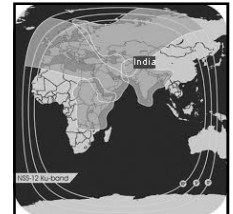

SATELLITE & CABLE TV

53

MARCH 2023