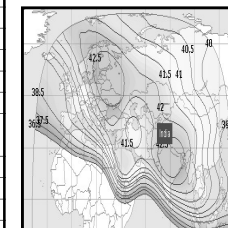

FREQ/POL	CHANNEL	SR	FEC	FREE / SCRAM	NOTES
INTELSAT 17 AT 66 Deg E:					
3845 V	Tata: Kalaigarnar TV, Kalaigarnar Seithigal, Isai Aruvi, Sirippoli, Chithiram, Kalaigarnar Murasu TV, Vendhar TV, News 7 Tamil, MK Tunes, MK Six, Sai TV, Hindu Dharmam, TV 5 Kannada, Malai Murasu TV, Malar TV, News J, Patrika Rajasthan, Sangamam TV, Sairam TV	28800	5/6	Mpeg 2 / Mpeg 4	Landmass beam
3876 H	Indiasign: CVR English, CVR OM Spiritual, Orange Bangla TV, Nireekshana TV, Pasand TV, DA News Plus, Hornbill TV, Madhimugam TV, NK TV 24x7	14300	3/4	Mpeg4 FTA	Landmass beam
3885 V	SUN NW: Sun TV, KTV, Sun News, Sun Music, Gemini TV, Gemini Movies, Gemini Comedy, Udaya TV, Udaya Movies, Surya TV, Surya TV HD, Chutti TV, Kochu TV, Gemini Music, Surya Movies, Gemini Music HD, Gemini Movie HD, Udaya HD, Sun Bangla, Sun Marathi	30000	3/4	Mpeg4 Irdeto 2	Landmass beam
3894 H	Indiasign: HMTV, Aradhana TV, T News, MBC TV, Calvary TV, Prarthana Bhawan TV, 7 S Music, ABN, V6 News, CVR News, Mercy TV (India), FM News, CVR Health, Inews, 10TV, 1 Sports	13840	5/6	DVB S2 Mpeg 4	Landmass beam
3914 H	New Delhi TV: NDTV 24x7, NDTV India, NDTV Profit, NDTV Prime, NDTV Good Times	11200	3/4	Mpeg4 Irdeto 2	Landmass beam
3925 V	Sun TV NW: Kushi TV, Udaya Music, Chintu TV, Adithya TV, Udaya Comedy, Surya Comedy, Surya Music, Sun Life, Gemini Life, Sun TV HD, KTV HD, Sun Music HD, Gemini TV HD	30000	3/4	Mpeg 4	Landmass beam
3932 H	Indo Teleports: Peppers TV, Maha Punjabi, Total TV Haryana, Chardikla Time TV, Enter10 Bangla, Enter 10	18330	2/3	DVB S2	Landmass beam
3966 H	Thanthi TV, Janam TV, Jothi TV, Nambikkai TV, News Tamil 24x7	14400	2/3	MPEG-4/SD	Landmass beam
3984 H	VoA TV Global HD, VoA TV Indian Ocean HD, VoA TV China HD, VoA TV Africa HD, God TV Asia, Colors Mena HD (scr)	14400	3/4	Mpeg 4	Landmass beam
4006 H	Planetcast: Shalom TV India, Media One, Kaumudy TV, Powervision TV, Sathyam TV, Dheeran TV, Harvest TV 24x7, Safari, Aashirwad, Darshana TV Middle East, Dighvijay News 24x7, Tunes 6 Music, Velicham TV, Studio One +, Samachar Plus 24x7, Reporter	14400	3/4	DVB-S2 Mpeg4	Landmass beam
4015 V	Tata: Angel TV India, Captain TV, Iyamam TV, Madha TV, Makkal TV, Kairali Channel, We, Moon TV, Puthiya Thalaimurai, Sankara TV, Subhavaartha TV, Tamilan TV, Vasanth TV, Win TV, Polimer, Public TV, Captan News, TV5 News, Polimer News, MK TV, Public Music TV, Kairali Arabiya, Public Movies, Mathrubhumi News, Kappa TV	30000	3/4	Mpeg 4	Landmass beam
4024 H	PlanetCast: Vijay TV, Asianet News, Asianet ME, Suvarna News, Amrita TV, Goodness TV, Jaihind TV, Jeevan TV, Manorama News Intl., 24 News, Flowers TV (scr), Sakhi TV	14400	2/3	Mpeg 4	Landmass beam
INTELSAT 20 / 36 at 68.50 deg E: Bom Az 193 El 67, Blr Az 215 El 71, Del 197 El 55, Chennai Az 222 El 69, Bhopal Az 202 El 61 Cal Az 223 El 55					
3715 V	KBS Korea	2800	2/3	Mpeg4	C Beam
3723 V	Indiasign: TV 9 Telugu, TV 9 Kannada, TV 9 Marathi, TV 9 Gujarati, TV 9 Bharatvarsh, Mahaa News	9600	3/4	Mpeg 4 DVB S2	C Beam
3739 H	Discovery Networks India: Discovery Channel India, DTamil, Animal Planet India, Investigation Discovery India, Investigation Discovery India, Discovery Science India, Discovery Turbo India, TLC India, Discovery HD World India, Discovery Kids India, TLC HD India, Animal Planet HD World India	30000	3/4	Mpeg4 PowerVu	C Beam
3769 V	Aastha TV, Arihant TV, Aastha Tamil, Aastha Telugu, Aastha Kannada	7200	3/4	Mpeg 4	C Beam
3774 V	Aastha TV	2944	3/4	FTA	C Beam
3777 V	Aastha Bhajan, Vedic TV	2940	3/4	FTA	C Beam
3782 V	CGN TV	2965	3/4	FTA	C Beam
3788 V	J Movies	4400	2/3	Mpeg4 Irdeto2	C Beam
3795 H	Times Group: Times Now, Zoom, ET Now, Movies Now, Movies Now+ HD, Romedu Now, Mirror Now, Times Now World Hd, MNX HD, Movies Now HD, Romedy Now HD, MNX, ET Now Swadesh, Times Now Navbharat	30000	3/4	Mpeg4 Irdeto	C Beam
3795 V	Arirang World HD	5580	2/3	DVB S2 Mpeg 4	C Beam
3828 V	Indo Teleports: Jan TV, Khabar Fast, Pratidin Time, GS TV, Jan TV + (scr), Maha Movies, Fakt Marathi	7200	3/4	FTA Irdeto	C Beam
3850 V	Viacom 18: Colors Marathi HD, Colors Bangla HD, Colors Kannada HD, Colors Super HD, Comedy Central India, MTV Beats	14400	8/9	Mpeg4 Irdeto2	C Beam
3868 H	Sports Inspires Life: Sony Ten 1 to 4, Sony Marathi	14450	3/4	Mpeg 4	C Beam
3868 V	Vaa Movies, True Sports TV, Cinema TV, Naaptol Tamil, Naaptol Kannada, MTV Beats HD (scr), Colors Cineplex HD (scr)	14400	2/3	Mpeg4	C Beam
3890 V	Daystar TV	1954	5/6	FTA	C Beam
3900 H	Sony Pictures Networks India: Sony SAB TV India, Sony Pix, Sony Aath, Sony Six, Sony Pal, Sony Max India, Sony Max 2, SET India	22222	5/6	Mpeg 4	C Beam
3913 V	KBS World HD	6510	3/4	Mpeg 4/ Xcrypt	C Beam
3922 V	India TV, India TV	7000	5/6	Mpeg 4 Irdeto	C Beam
3930 H	Sports Inspires Life: Sony Six HD, Sony Ten 2 HD, Sony Ten 3 HD, Ten Cricket HD	25000	2/3	Mpeg 4	C Beam
3974 H	Zee Turner: Pogo, CNN Intl S. Asia, Cartoon Network Pakistan, Cartoon Network India	19500	3/4	PowerVu	C Beam
3974 V	Zee NW: Zee Talkies HD, Zee Bangla HD, Zee Tamil HD, Zee Keralam HD, Zee Cinemalu HD, Zee Chitramandir	22500	5/6	Mpeg 4 Conax	C Beam
3993 H	Viacom 18: MTV India, Colors Rishtey Asia, Colors Asia Pacific	4000	2/3	Mpeg4, Irdeto	C Beam
3995 V	Sun 18 Media Services: CNBC TV 18, CNBC Awaaz, News 18 Lokmat, CNBC Bajar, CNBC TV 18 Prime HD	6666	3/4	Mpeg4, Irdeto	C Beam
4000 H	& TV Middle East, Zee Zest	7500	3/4	Mpeg 4 Conax	C Beam

SATELLITE & CABLE TV

52

MARCH 2023