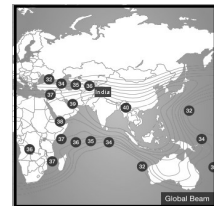

Subscribe to

www.scatsmag.com

SATELLITE & CABLE TV

60

MARCH 2023