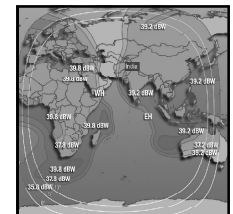

SATELLITE & CABLE TV

53

MARCH 2023