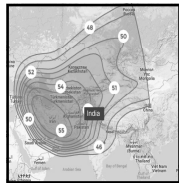

SATELLITE & CABLE TV

51

MARCH 2023